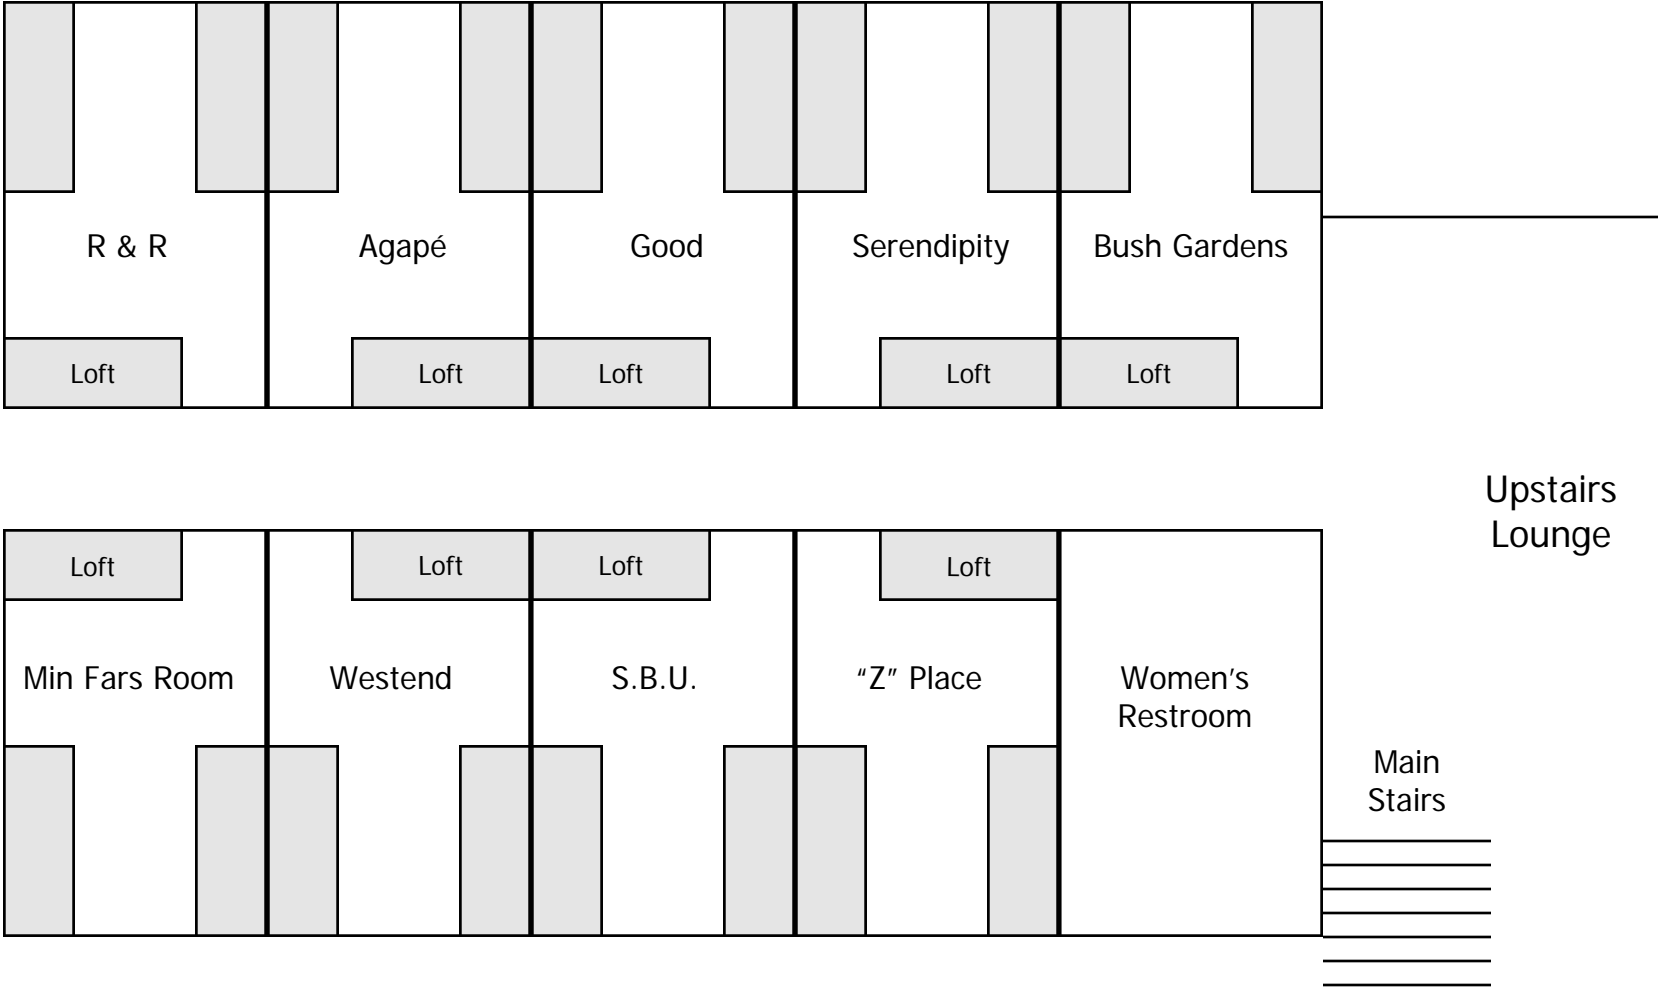

Rainbow Lodge
Second Floor – Left Wing

Please sign into your room

Second Floor – Left Wing

18 single beds
9 loft beds (no bedding – bring sleeping bags)

Single rooms are \$5 extra per night

Rainbow Lodge Second Floor – Right Wing

Please sign into your room

Second Floor – Right Wing

- 10 single beds
- 4 single beds in Overflow Rooms – no sink in the room
- 5 loft beds (no bedding – bring sleeping bags)
- 1 queen bed
- 1 double hide-a-bed

Single rooms are \$5 extra per night

Rainbow Lodge First Floor – Right Wing

Please sign into your room