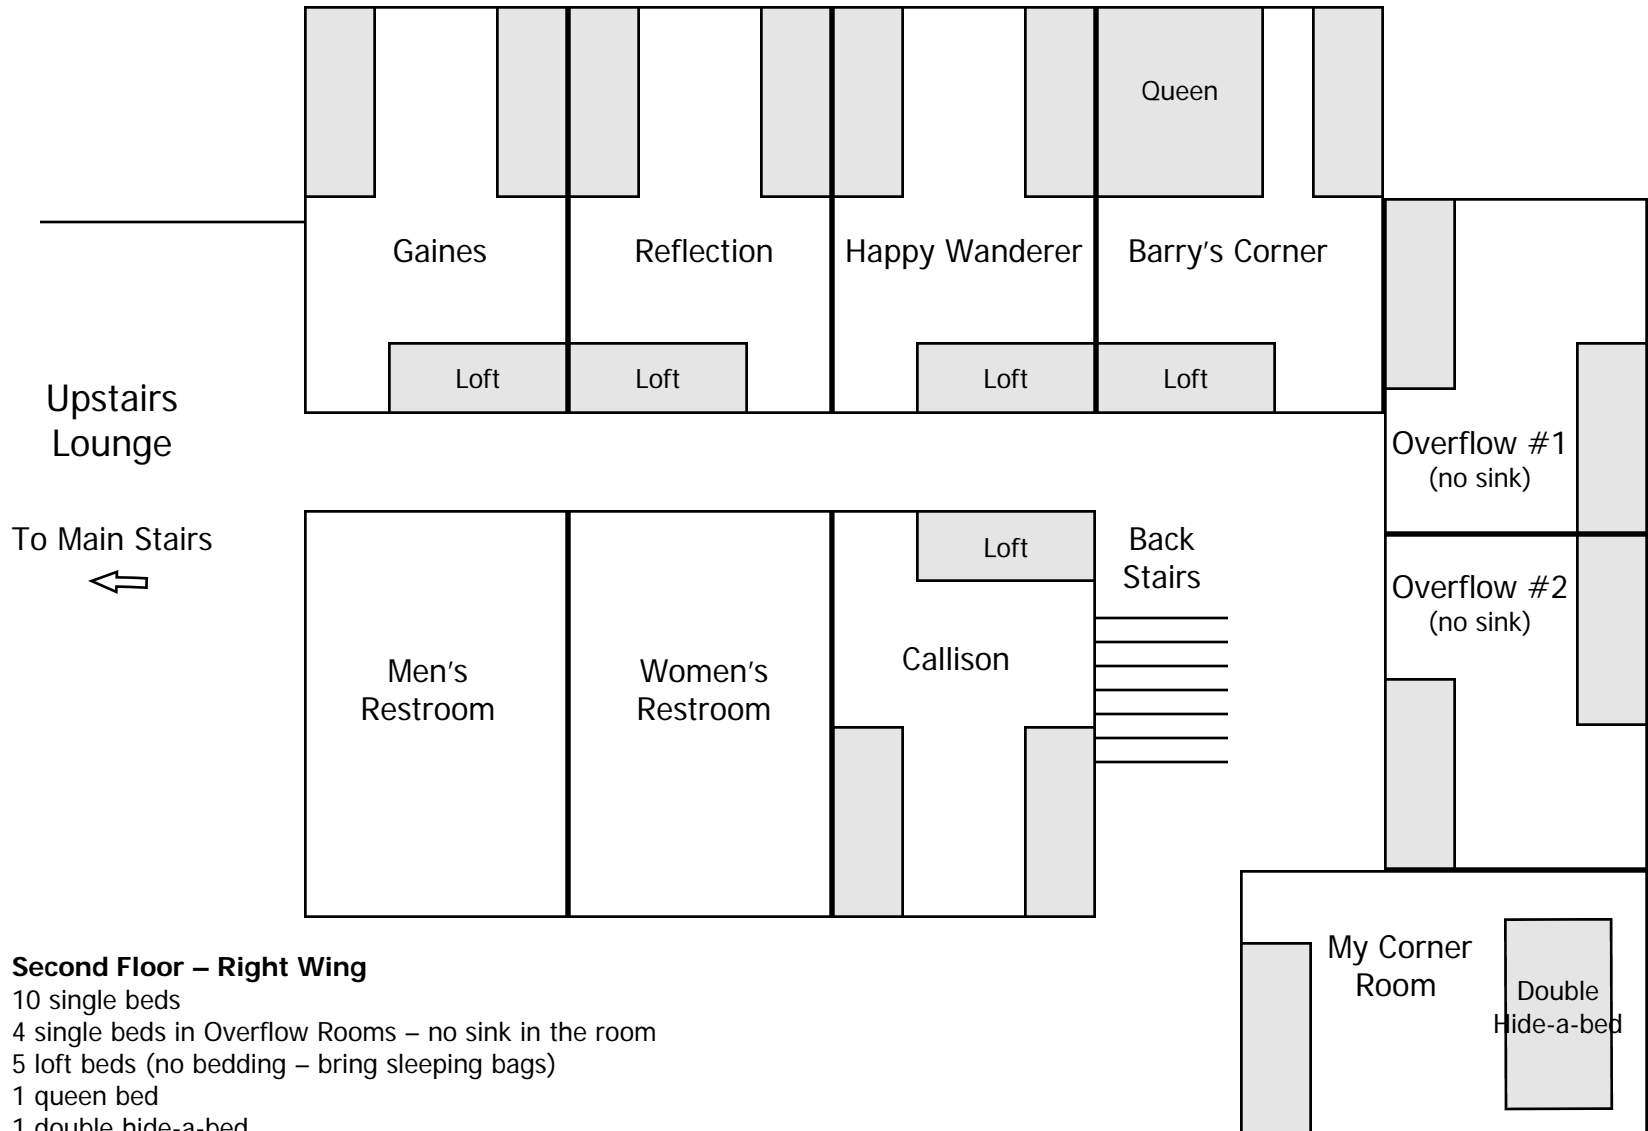

Rainbow Lodge
Second Floor – Left Wing

Please sign into your room

Second Floor – Left Wing

18 single beds
9 loft beds (no bedding – bring sleeping bags)

Single rooms are \$5 extra per night

Rainbow Lodge Second Floor – Right Wing

Please sign into your room

Second Floor – Right Wing

- 10 single beds
- 4 single beds in Overflow Rooms – no sink in the room
- 5 loft beds (no bedding – bring sleeping bags)
- 1 queen bed
- 1 double hide-a-bed

Single rooms are \$5 extra per night

Rainbow Lodge First Floor – Right Wing

Please sign into your room